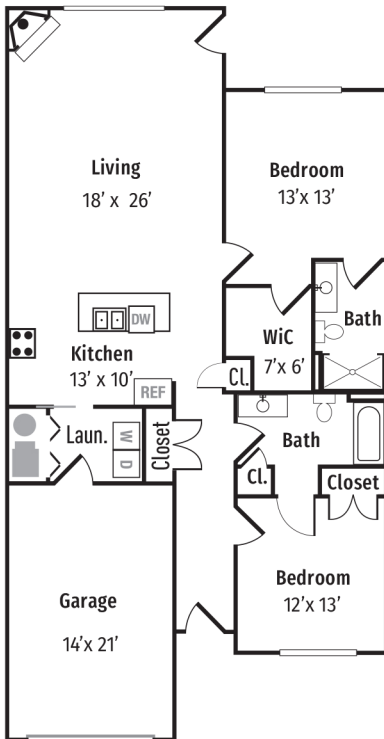

# KEUKA SHORES

LUXURY TOWN HOMES

ONE FLOOR: No Basement - Model 2

**2 bedrooms**

1,284 sq. ft. • 2 baths

[KEUKASHORES.COM](http://KEUKASHORES.COM)

75 Keuka Shores Lane Penn Yan, NY 14527  
315.719.4332

*Square footage is approximate. All prices subject to change without notice.*