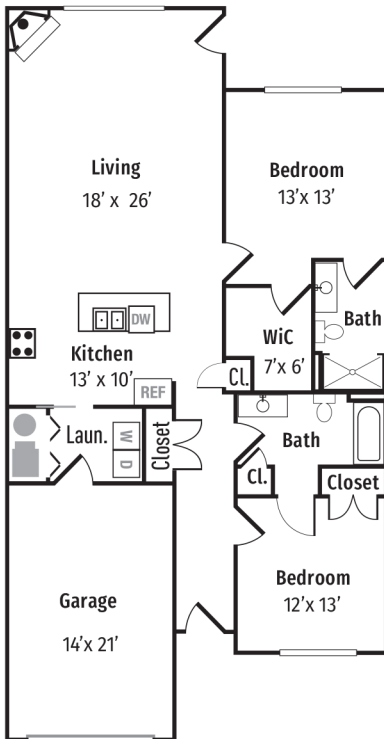

KEUKA SHORES

LUXURY TOWN HOMES

ONE FLOOR: No Basement - Model 2

2 bedrooms

1,284 sq. ft. • 2 baths

KEUKASHORES.COM

75 Keuka Shores Lane Penn Yan, NY 14527
315.719.4332

Square footage is approximate. All prices subject to change without notice.