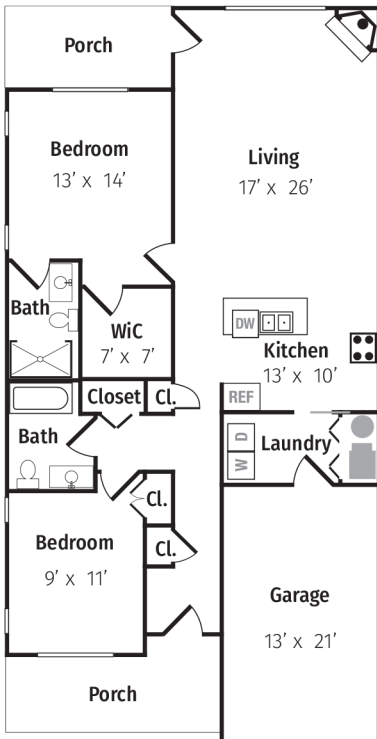

KEUKA SHORES

LUXURY TOWN HOMES

ONE FLOOR: No Basement - Model 1

2 bedrooms

1,284 sq. ft. • 2 baths

KEUKASHORES.COM

75 Keuka Shores Lane Penn Yan, NY 14527
315.719.4332

Square footage is approximate. All prices subject to change without notice.