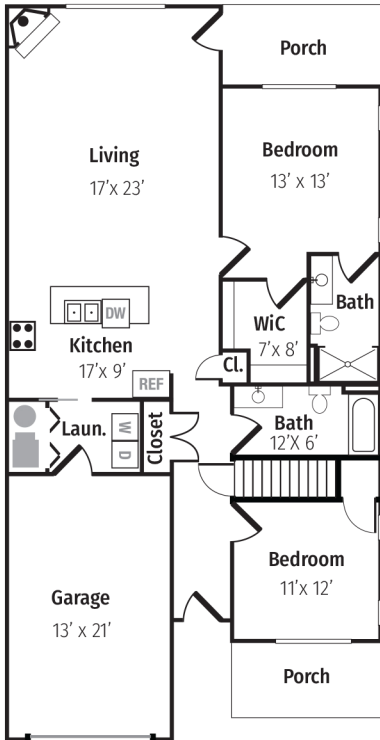

KEUKA SHORES

LUXURY TOWN HOMES

ONE FLOOR with Basement

2 bedrooms
1,284 sq. ft. • 2 baths

KEUKASHORES.COM

75 Keuka Shores Lane Penn Yan, NY 14527
315.719.4332

Square footage is approximate. All prices subject to change without notice.